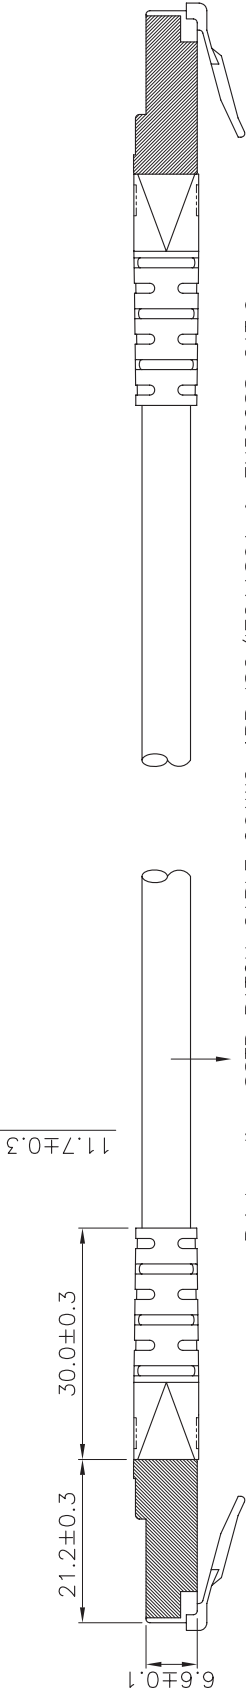

Datenblatt - Fiche technique - Data sheet

21.15.1334

ROLINE S/FTP-(PiMF-)Patchkabel Kat.6, blau, 1m

Cordon ROLINE Cat.6 S/FTP (PiMF) bleu, 1,0m

ROLINE S/FTP (PiMF) Patch Cord Cat.6, blue, 1.0m

Total length (optional)

Print: roline SSTP PATCH CABLE 26AWG 4PR ISO/IEC11801 & EN50288 CAT.6
XXXXXXXX-X

Remark#

21.15.0823	1.5m	grey	21.15.1346	2.0m	white
21.15.0824	1.5m	red	21.15.1356	3.0m	white
21.15.0825	1.5m	yellow	21.15.1366	5.0m	white
21.15.0826	1.5m	green	21.15.1376	7.0m	white
21.15.0827	1.5m	blue	21.15.1386	10m	white
21.15.0828	1.5m	black	21.15.1396	15m	white
21.15.0829	1.5m	white	21.15.1406	20m	white
21.15.1316	0.3m	white			
21.15.1326	0.5m	white			
21.15.1336	1.0m	white			

Specification :

Material :

- 1. RJ45 Plug : (JE P/N : P028850)
- 1-1. Housing : Polycarbonate, UL 94V-2, Transparent color.
- 1-2. Contact material : Phosphor Bronze with 50-60 micro-inch Nickel plated.
- 1-3. Contact finished : Min. 50 micro-inch Gold plated on surface contact area.
- 1-4. Shield : Bronze with Nickel plated.
- 2. Molding : PVC.
- 3. Cable :
 - 3-1. Jacket : PVC.
 - 3-2. Conductor : 26 AWG stranded copper.
 - 3-3. Isolation : PE.
 - 3-4. Shield : Aluminum Foil Shielded for Each Pair, Tin Copper Braid.
- 4. Cable structure : S/FTP, 4 twisted pair.

Remark : SCAEAXX017X XXX X E1201

- (1) XX : Jacket Color
 01=Black(RAL9011), 02=Gray(RAL7035), 03=Red(RAL3031)
 05=White(RAL9010), 06=Yellow(RAL1021), 07=Blue(RAL5015)
 08=Green(RAL6029), 09=Orange(RAL2003), 10=Purple(RAL4005)
 11=Pink(RAL4003)
- (2) X : Wiring
 1=T568A, 2=T568B, 3=T568A & T568B combination
- (3) XXX : Length
 (3)(4) : 0301=0.3meter(30cm) 0501=0.5meter(50cm),
 0012=1meter, 0102=10meter
 0033=3feet, 0103=10feet